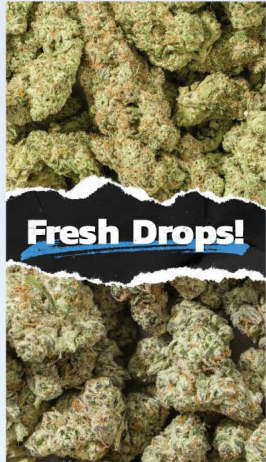

Click any thumbnail to play the corresponding video!

Fresh Drops Promo

Polar Pack Promo

Nature's Finest Craft

Frozen Glacier Logo

VIDEOS by
@magicplants

SEE MORE GLACIER MEDIA ASSETS
[GLACIERCANNA.COM/MEDIA](https://glaciercanna.com/media)