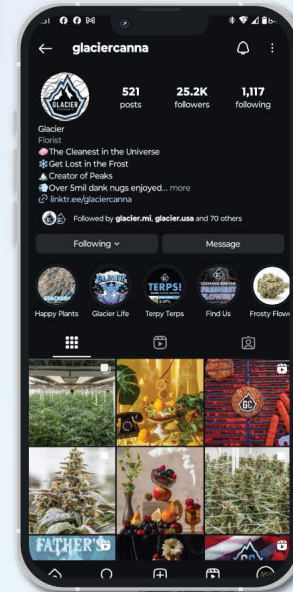

Stay connected with Glacier Cannabis on Instagram, where we share the latest updates, product launches, and behind-the-scenes glimpses of our process. Our Instagram page is a vibrant hub for our community of cannabis enthusiasts. From stunning visuals of our frosty legendary hand-trimmed flowers to educational content about cannabis benefits and usage, we strive to create a space that is both informative and inspiring.

WEBSITE – GLACIERCANNA.COM

Visit our new website to explore the full Glacier Cannabis experience. Our website offers an in-depth look at our premium products, detailed strain stats, and a convenient store finder to help you locate our legendary hand-trimmed flowers near you. Stay updated with the latest news, events, and blog posts, all designed to enhance your cannabis journey. Dive into the world of Glacier Cannabis today and see why we're Michigan's ultimate choice for cannabis enthusiasts.

TAP IN WITH GLACIER ON THE WEB

[GLACIERCANNA.COM/LINKS](https://glaciercanna.com/links)

See what's new at Glacier Cannabis by visiting our website, LinkTree or by following our Instagram profile. If you love high-quality cannabis, you're sure to enjoy our feed. It's filled to the brim with vibrant photos of our legendary crops, terpy hand-trimmed flowers, behind-the-scenes peeks at our cultivation process, amazing staff profiles, collaborations, and the latest updates on new strains and products. Follow us and join the newsletter to participate in the cannabis conversation today!