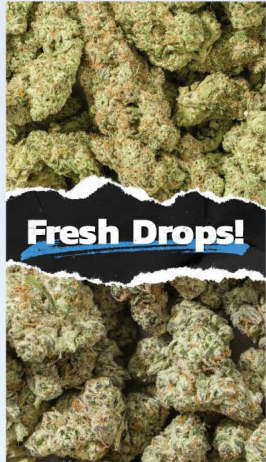

Click any thumbnail to play the corresponding video!

Fresh Drops Promo

Polar Pack Promo

Nature's Finest Craft

Frozen Glacier Logo

VIDEOS by
@magicplants

SEE MORE GLACIER MEDIA ASSETS
[GLACIERCANN.COM/MEDIA](https://www.glaciercanna.com/media)