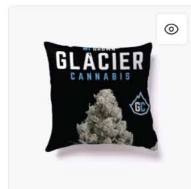

Yeti in the Glacier Garden Pint **$19.99**
Glass
Pint Glass