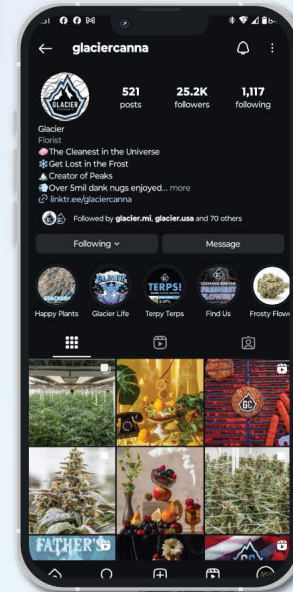

Stay connected with Glacier Cannabis on Instagram, where we share the latest updates, product launches, and behind-the-scenes glimpses of our process. Our Instagram page is a vibrant hub for our community of cannabis enthusiasts. From stunning visuals of our frosty legendary hand-trimmed flowers to educational content about cannabis benefits and usage, we strive to create a space that is both informative and inspiring.

WEBSITE – GLACIERCANNA.COM

Visit our new website to explore the full Glacier Cannabis experience. Our website offers an in-depth look at our premium products, detailed strain stats, and a convenient store finder to help you locate our legendary hand-trimmed flowers near you. Stay updated with the latest news, events, and blog posts, all designed to enhance your cannabis journey. Dive into the world of Glacier Cannabis today and see why we're Michigan's ultimate choice for cannabis enthusiasts.

TAP IN WITH GLACIER ON THE WEB

[GLACIERNANNA.COM/LINKS](https://glacierncanna.com/links)

See what's new at Glacier Cannabis by visiting our website, LinkTree or by following our Instagram profile. If you love high-quality cannabis, you're sure to enjoy our feed. It's filled to the brim with vibrant photos of our legendary crops, terpy hand-trimmed flowers, behind-the-scenes peeks at our cultivation process, amazing staff profiles, collaborations, and the latest updates on new strains and products. Follow us and join the newsletter to participate in the cannabis conversation today!