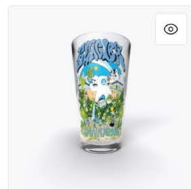

Yeti in the Glacier Garden Pint **$19.99**
Glass
Pint Glass