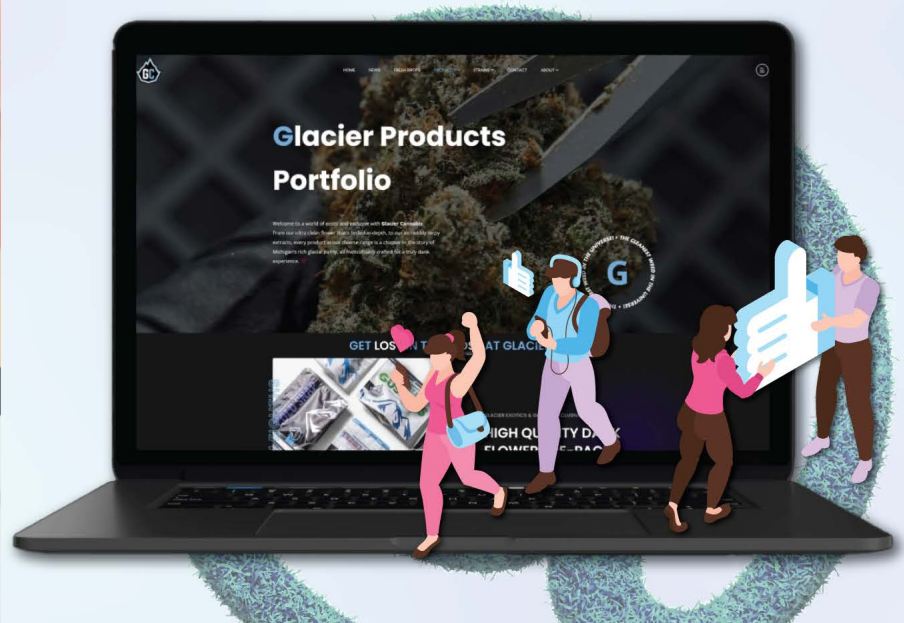

How to Use This with Customers:

"Want the latest and most in-depth information about Glacier Strains and Products? Visit GlacierCanna.com more insights into what makes Glacier the best choice for Michigan residents seeking quality."

TAP IN WITH GLACIER ON THE WEB

[GLACIERCANNA.COM/LINKS](https://glaciercanna.com/links)

See what's new at Glacier Cannabis by visiting our website, LinkTree or by following our Instagram profile. If you love high-quality cannabis, you're sure to enjoy our feed. It's filled to the brim with vibrant photos of our legendary crops, terpy hand-trimmed flowers, behind-the-scenes peeks at our cultivation process, amazing staff profiles, collaborations, and the latest updates on new strains and products. Follow us and join the newsletter to participate in the cannabis conversation today!