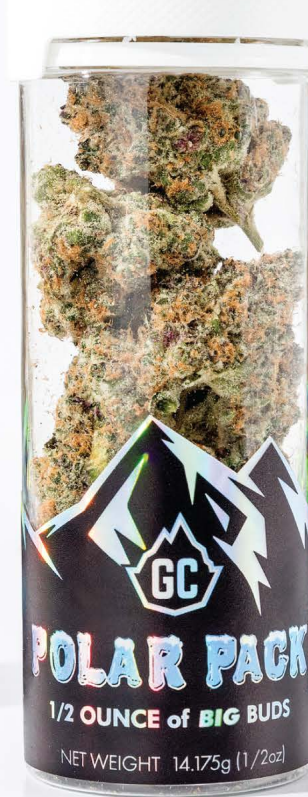

GLACIER'S POLAR PACK (14g)

FOR CUSTOMERS THAT LOVE HUGE NUGS IN BULK!

TIPS FOR SELLING (WITH EXAMPLES)

- **Highlight the Impact:**

"The Polar Pack isn't just a half-ounce—it's a half-ounce of **LARGE SIZE NUGS** that turn heads. These are **premium**, eye-catching flowers."

- **Focus on Freshness & Variety:**

"The resealable jars keep these **massive buds** in a variety of strains fresh and aromatic, making them perfect for anyone who loves the visual appeal of **HIGH-QUALITY** cannabis."

- **Celebrate Local Pride:**

"This is **Glacier Cannabis** at its best—Michigan-grown, massive buds that showcase **local craftsmanship** and top-tier, *legendary* quality."

- **Set it Apart from the Ordinary:**

"Every *dank tube* showcases passion, precision, and pride, making it a perfect choice for cannabis enthusiasts who want to indulge in **something extraordinary.**"