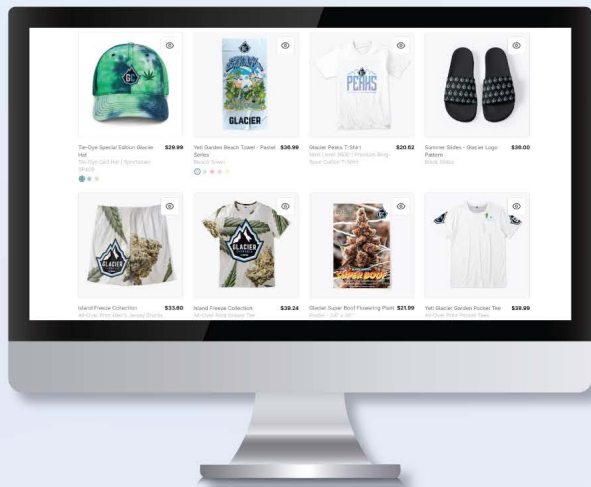

GLACIER MERCH STORE

MERCH.GLACIERCANNA.COM T-SHIRTS, HATS, FOOTWEAR, HOUSEWARES, & MORE!

Elevate your style with Glacier Cannabis merch, designed for true weed connoisseurs and dedicated tokers. Our collection features high-quality clothing, accessories, and all sorts of gifts that showcase your love for the finest herb. Each item is crafted with premium materials and unique custom designs, reflecting the quality and passion of the artists at Glacier. Find the perfect gift for the stoner in your life who appreciates *high quality*.