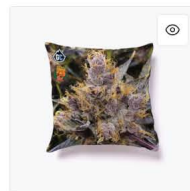

Featured Products

Glacier Pillow Brain Freeze GCxGG **$24.99**
Indoor Pillow